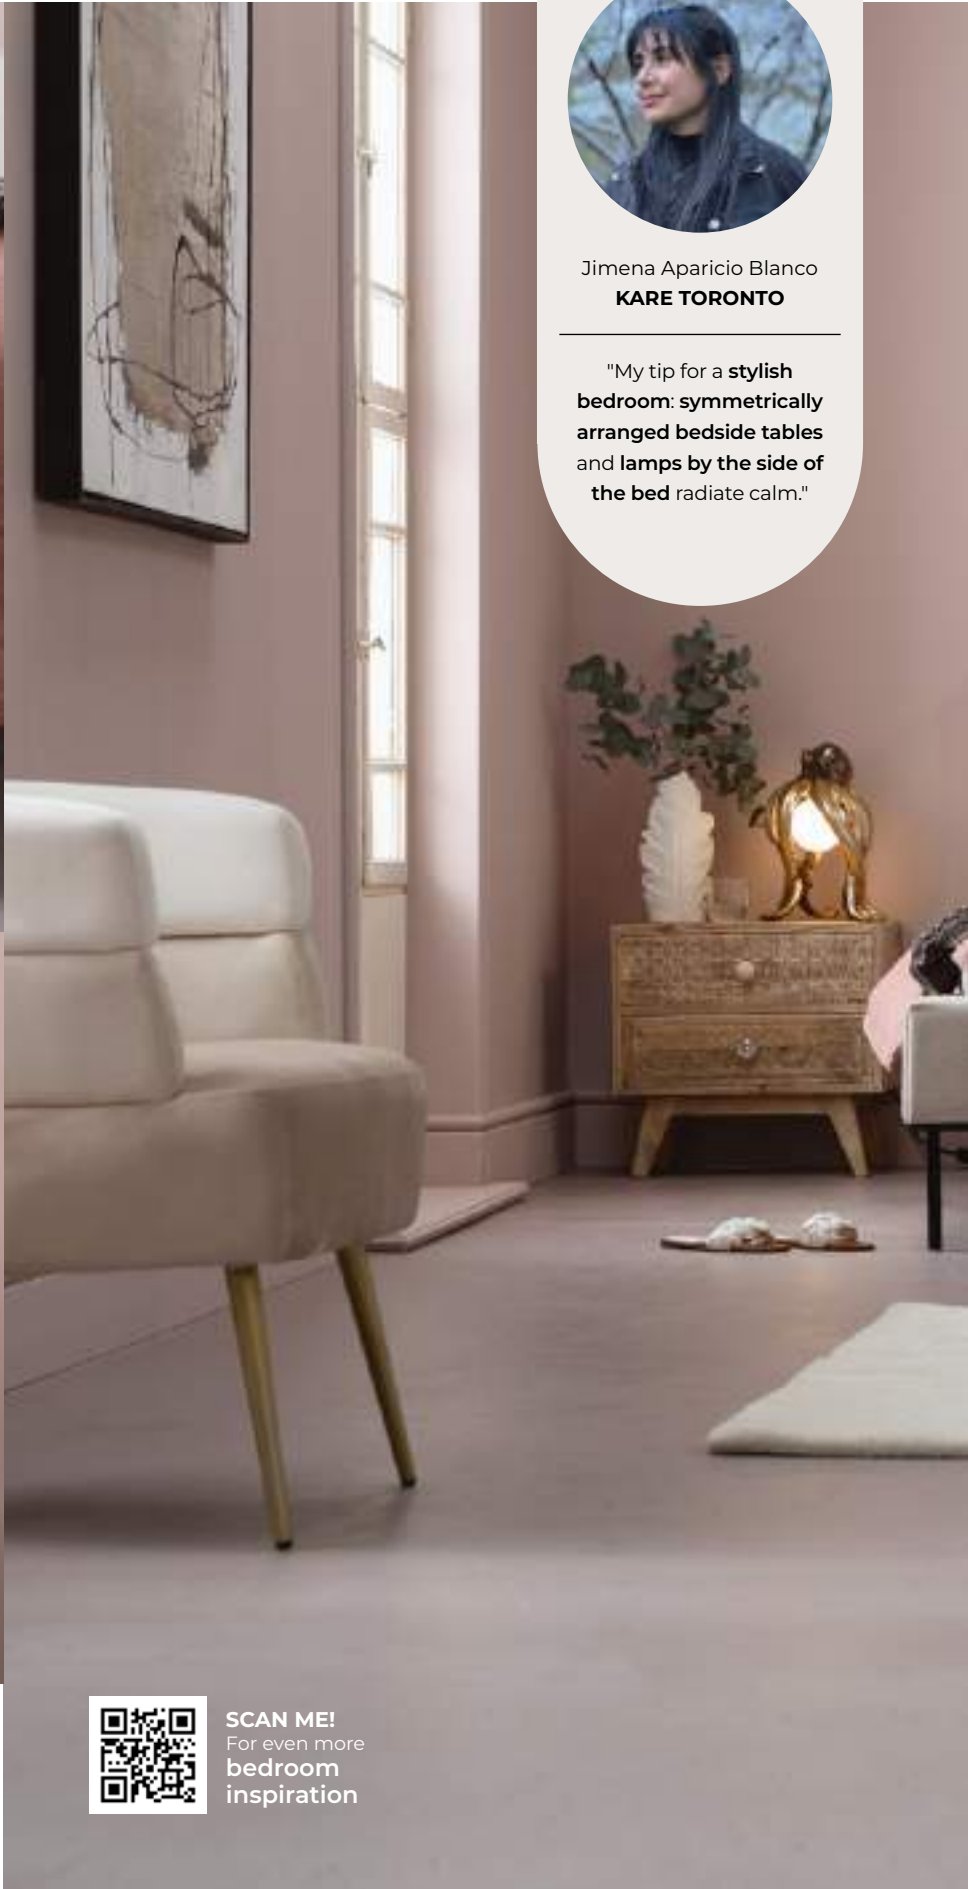

Table lamp ANIMAL DUCK, a humorous animal lamp that adds a touch of fun to your furnishing, 58 x 31 x 35 cm | 52702 |

Jimena Aparicio Blanco
KARE TORONTO

"My tip for a stylish bedroom: symmetrically arranged bedside tables and lamps by the side of the bed radiate calm."