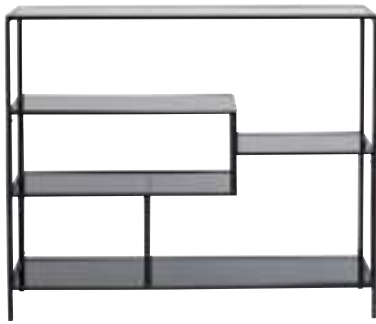

4

THAT EXTRA TOUCH

For the urban office with a hint of retro and industrial styling.